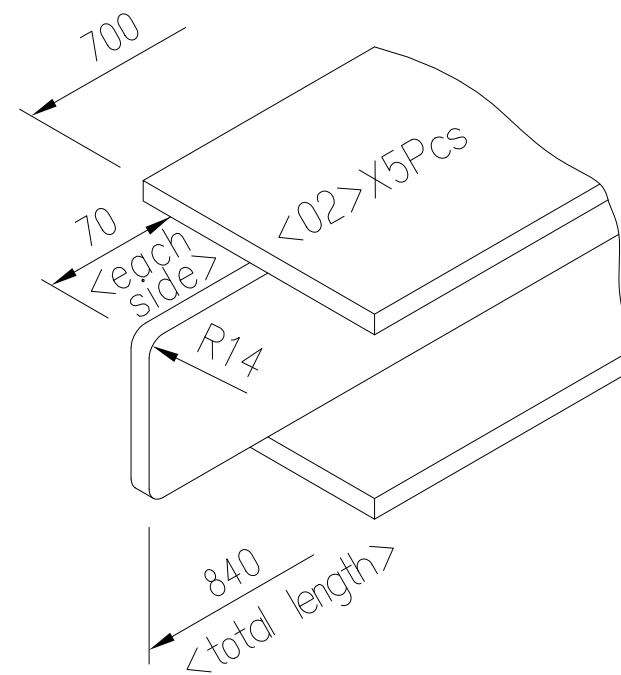

Material:

- <01> 150X150 H-steel X3750LX2Pcs.
- <02> 150X150 H-steel X840LX5Pcs.
- <03> 12mm thickX125X120-28Pcs
- <04> 12mm thickX75X75-3Pcs

Remark: If H-steel specification be change, that 700L must be change.  
 <Because dimension 850L don't change>