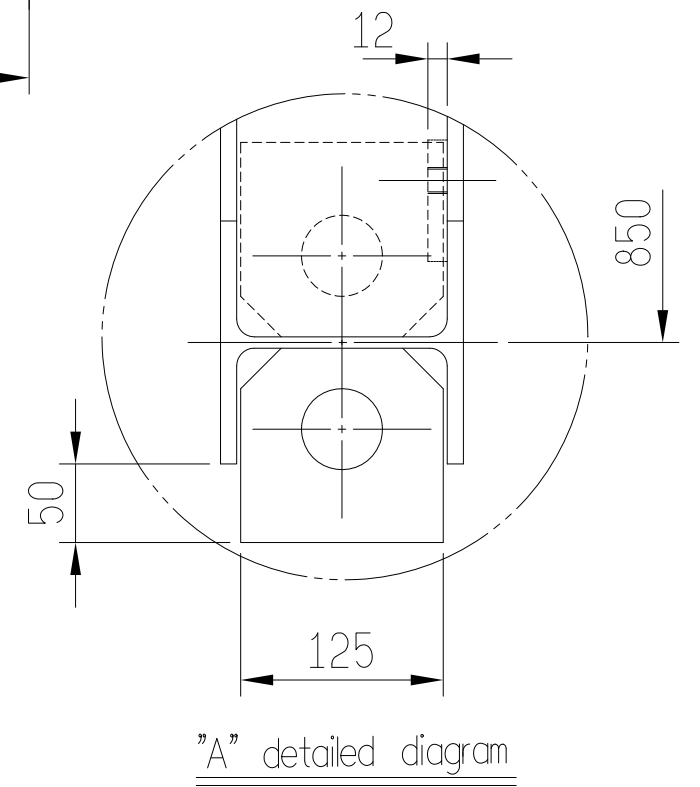

Material:

- <01> 150X150 H-steel X3750LX2Pcs.
- <02> 150X150 H-steel X840LX5Pcs.
- <03> 12mm thickX125X120-28Pcs
- <04> 12mm thickX75X75-3Pcs

Remark: If H-steel specification be change, that 700L must be change.  
 <Because dimension 850L don't change>