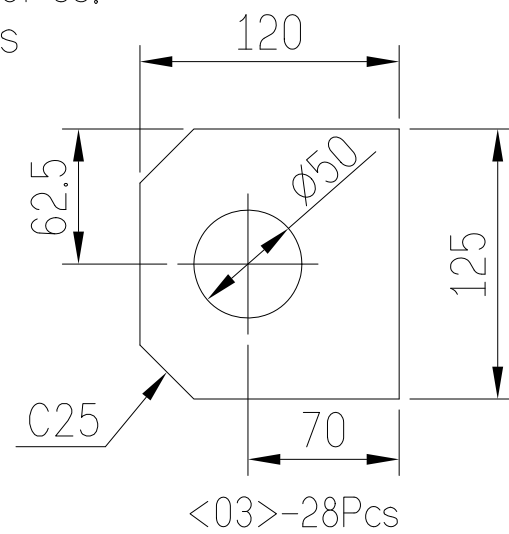

Material:

- <01> 150X150 H-steel X3750LX2Pcs.
- <02> 150X150 H-steel X840LX5Pcs.
- <03> 12mm thickX125X120-28Pcs
- <04> 12mm thickX75X75-3Pcs

Remark: If H-steel specification be change, that 700L must be change.  
 <Because dimension 850L don't change>