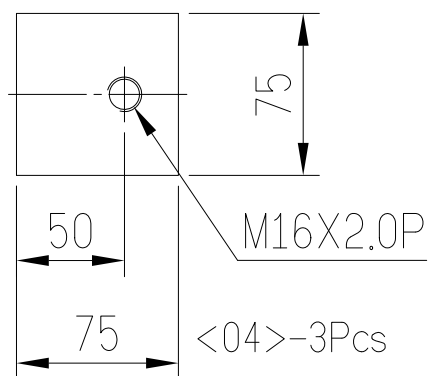

Material:

- <01> 150X150 H-steel X3750LX2Pcs.
- <02> 150X150 H-steel X840LX5Pcs.
- <03> 12mm thickX125X120-28Pcs
- <04> 12mm thickX75X75-3Pcs

Remark: If H-steel specification be change, that 700L must be change.  
 <Because dimension 850L don't change>